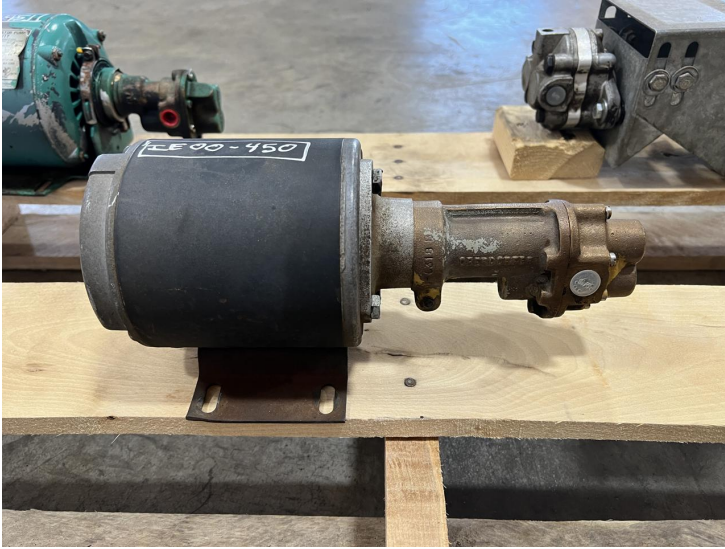

Fuel Transfer Pump, 12 Volt DC for Diesel Fuel

Voltage 12 Volt DC
Make American Bosch
Model 12 VDC
Serial 10778-24-M48HM
Length 14"
Width 6"
Height 6"
Weight 20 lbs
Condition Good Used