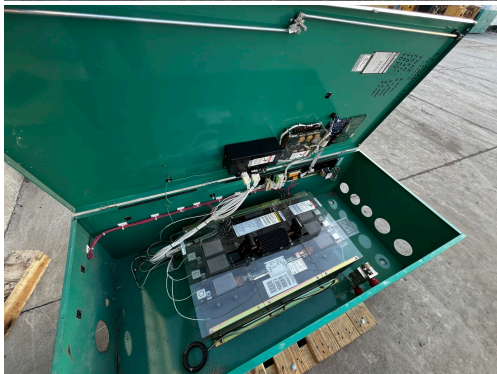

ONAN AUTOMATIC TRANSFER SWITCH, 800 AMP, NEMA 1 ENCLOSURE, 480 VOLT, 3 PHASE

\$4,250.00

SKU: IETS-369-CU

Categories: [Transfer Switches](#)

GALLERY

PRODUCT DESCRIPTION

Stock # IETS-
Inventory Sheet

369-CU

Transfer Switches	Price	\$	4,250
Description	Onan Automatic Transfer Switch, 800 Amp, Nema 1 Enclosure, 480 Volt, 3 Phase		
Make	Cummins/Onan		
Model #	OTPCD-5600897		
Serial #	B030472619		
Amps	800 Amps		
Volts	480 Volts		
Year	2003		
Wires / Poles	3 Poles		
Dimensions - Length	21	"	
Width	30	"	
Height	68	"	
Weight	250	lbs.	
Condition	Good-Used, Standby Application		
Hertz - Hz	60 Hz		
Phase	3 Phase		

ADDITIONAL INFORMATION

Weight	250 lbs
Dimensions	21 × 30 × 68 in
Manufacturer	Cummins Onan