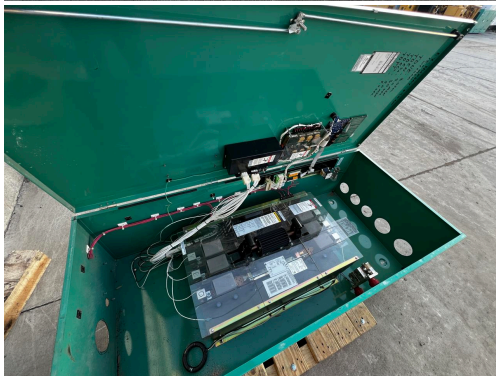

## ONAN AUTOMATIC TRANSFER SWITCH, 800 AMP, NEMA 1 ENCLOSURE, 480 VOLT, 3 PHASE

\$4,250.00

SKU: IETS-369-CU

Categories: [Transfer Switches](#)

### PRODUCT DESCRIPTION

Stock # IETS-  
Inventory Sheet

369-CU

Transfer Switches	Price	\$	4,250
Description	Onan Automatic Transfer Switch, 800 Amp, Nema 1 Enclosure, 480 Volt, 3 Phase		
Make	Cummins/Onan		
Model #	OTPCD-5600897		
Serial #	B030472619		
Amps	800 Amps		
Volts	480 Volts		
Year	2003		
Wires / Poles	3 Poles		
Dimensions - Length	21	"	
Width	30	"	
Height	68	"	
Weight	250	lbs.	
Condition	Good-Used, Standby Application		
Hertz - Hz	60 Hz		
Phase	3 Phase		

## ADDITIONAL INFORMATION

<b>Weight</b>	250 lbs
<b>Dimensions</b>	21 × 30 × 68 in
<b>Manufacturer</b>	Cummins Onan