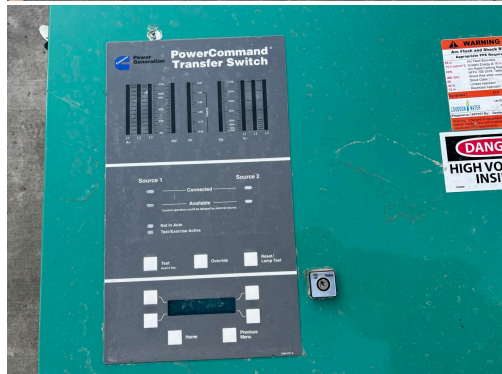

ONAN AUTOMATIC TRANSFER SWITCH, 800 AMP, NEMA 1 ENCLOSURE, 480 VOLT, 3 PHASE

\$4,250.00

SKU: IETS-369-CU

Categories: [Transfer Switches](#)

GALLERY

PRODUCT DESCRIPTION

Stock # IETS-
Inventory Sheet

369-CU

Transfer Switches	Price	\$	4,250
Description	Onan Automatic Transfer Switch, 800 Amp, Nema 1 Enclosure, 480 Volt, 3 Phase		
Make	Cummins/Onan		
Model #	OTPCD-5600897		
Serial #	B030472619		
Amps	800 Amps		
Volts	480 Volts		
Year	2003		
Wires / Poles	3 Poles		
Dimensions - Length	21	"	
Width	30	"	
Height	68	"	
Weight	250	lbs.	
Condition	Good-Used, Standby Application		
Hertz - Hz	60 Hz		
Phase	3 Phase		

ADDITIONAL INFORMATION

Weight	250 lbs
Dimensions	21 × 30 × 68 in
Manufacturer	Cummins Onan