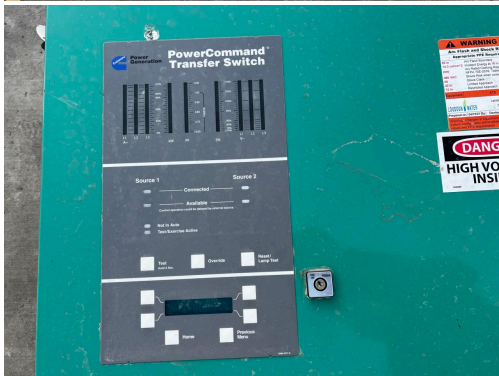

## ONAN AUTOMATIC TRANSFER SWITCH, 800 AMP, NEMA 1 ENCLOSURE, 480 VOLT, 3 PHASE

\$4,250.00

SKU: IETS-369-CU

Categories: [Transfer Switches](#)

### PRODUCT DESCRIPTION

Stock # IETS-  
Inventory Sheet

369-CU

Transfer Switches	Price	\$	4,250
Description	Onan Automatic Transfer Switch, 800 Amp, Nema 1 Enclosure, 480 Volt, 3 Phase		
Make	Cummins/Onan		
Model #	OTPCD-5600897		
Serial #	B030472619		
Amps	800 Amps		
Volts	480 Volts		
Year	2003		
Wires / Poles	3 Poles		
Dimensions - Length	21	"	
Width	30	"	
Height	68	"	
Weight	250	lbs.	
Condition	Good-Used, Standby Application		
Hertz - Hz	60 Hz		
Phase	3 Phase		

## ADDITIONAL INFORMATION

<b>Weight</b>	250 lbs
<b>Dimensions</b>	21 × 30 × 68 in
<b>Manufacturer</b>	Cummins Onan