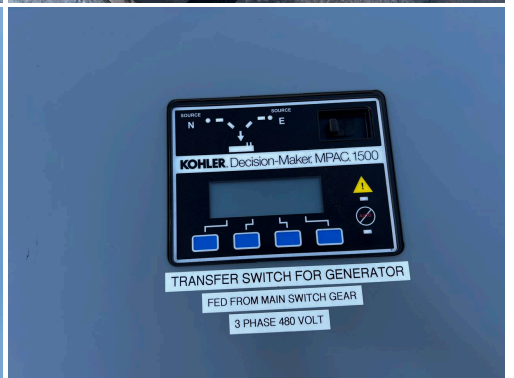

KOHLER AUTOMATIC TRANSFER SWITCH, 225 AMP, NEMA 3 ENCLOSURE WITH REMOTE ANNUNCIATOR

\$1,150.00

SKU: IETS-368-KH

Categories: [Transfer Switches](#)

GALLERY

PRODUCT DESCRIPTION

Stock # IETS-
Inventory Sheet

368-KH

Transfer Switches	Price	\$	1,150
Description	Kohler Automatic Transfer Switch, 225 Amp, Nema 3 Enclosure with Remote Annunciator		
Make	Kohler		
Model #	KSS/KSP		
Serial #	9001		
Amps	225 A		
Volts	480 Volts		
Year	2012		
Wires / Poles			
Dimensions - Length	15	"	
Width	18	"	
Height	31	"	
Weight	200	lbs.	
Condition	Good-Used, Standby Application		
Hertz - Hz	60 Hz		
Phase	3 Phase		