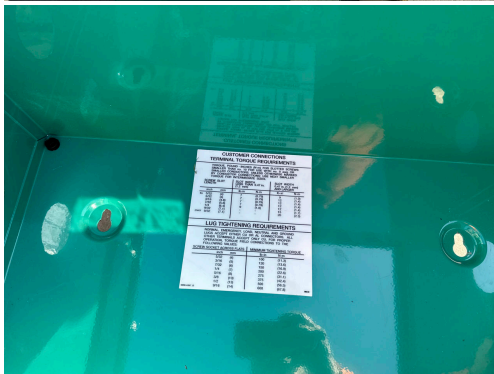

**CUMMINS/ONAN AUTOMATIC TRANSFER SWITCH, 400 AMP, 240 V, 3 PHASE, YEAR - 2018, NEMA 1**

**\$2,500.00**

**SKU: IETS-392-CU**

**Categories: [Transfer Switches](#)**

**GALLERY**

## PRODUCT DESCRIPTION

Stock # IETS-	392-CU
Inventory Sheet	
Transfer Switches	Price \$ 2,500
Description	Cummins/Onan Automatic Transfer Switch, 400 Amp, 240 V, 3 Phase, Year - 2018, Nema 1
Make	Cummins
Model #	OTPCC-1810680
Serial #	H18M409520
Amps	400 Amps
Volts	240 V
Year	2018
Wires / Poles	3 Poles
Dimensions - Length	54 "
Width	26 "
Height	21 "
Weight	200 lbs.
Condition	Good-Used, Standby Application
Hertz - Hz	60Hz
Phase	3 Phase

## ADDITIONAL INFORMATION

<b>Weight</b>	200 lbs
<b>Dimensions</b>	54 × 26 × 21 in
<b>Manufacturer</b>	Cummins Onan