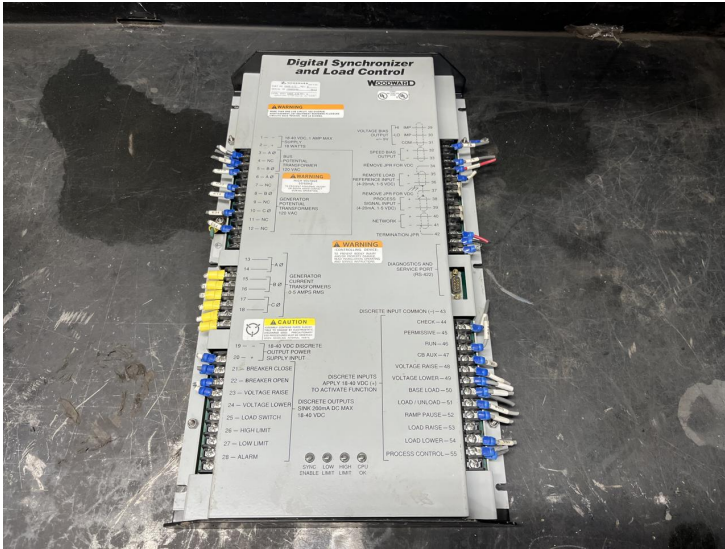

# Woodward Synchronizer and Load Controller, Good Used Takeout

**Make** Woodward

**Model** 9905-373

**Serial** 15005990

**Length** 19"

**Width** 11"

**Height** 3"

**Weight** 10 lbs