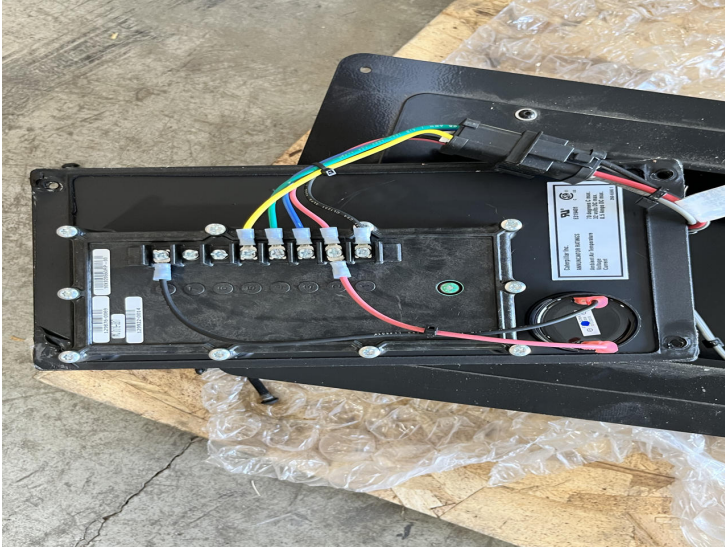

Cat Remote Annunciator for Generator Engine Monitoring

Voltage 32 Volts DC Max

Hours Low Hours

Make Caterpillar

Part 260-6595 1

Length 20"

Width 11"

Height 4"

Weight 10 lbs

Condition Good Used Condition