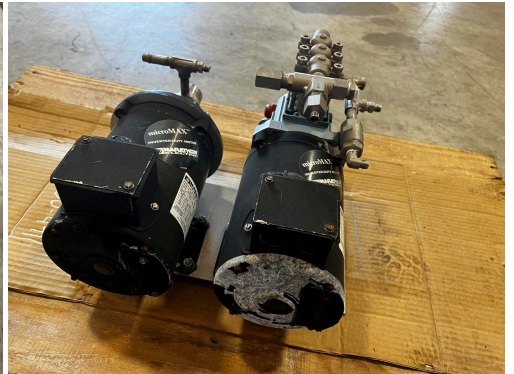

CAT DPF PUMP SET FOR DPF INJECTION

\$250.00

SKU: IE00-491-Motor

Categories: [Misc](#)

GALLERY

PRODUCT DESCRIPTION

Stock # IE 00-491-Motor
Inventory Sheet

Machine	Price \$	250
Description	CAT DPF Pump Set for DPF Injection	
Make	CAT Pumps	
Model #	25F05SEEL	
Serial #	Cat # Y360	
Voltage	230/460 Volts	
Wires/Poles	4 Poles	
Hours	0	Hours
/ Length	24	"
Skid - Width	48	"
\ Height	16	"
Weight	80	Lbs.
Condition	Good Used	
Phase	3 Phase	

ADDITIONAL INFORMATION

Weight	80 lbs
Dimensions	24 x 48 x 16 in
Manufacturer	CAT