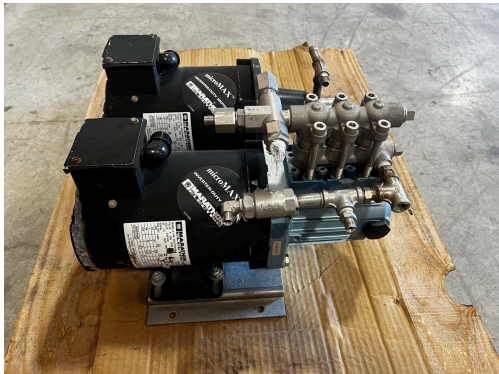

CAT DPF PUMP SET FOR DPF INJECTION

\$250.00

SKU: IE00-491-Motor

Categories: [Misc](#)

GALLERY

PRODUCT DESCRIPTION

Stock # IE 00-491-Motor
Inventory Sheet

Machine	Price \$	250
Description	CAT DPF Pump Set for DPF Injection	
Make	CAT Pumps	
Model #	25F05SEEL	
Serial #	Cat # Y360	
Voltage	230/460 Volts	
Wires/Poles	4 Poles	
Hours	0	Hours
/ Length	24	"
Skid - Width	48	"
\ Height	16	"
Weight	80	Lbs.
Condition	Good Used	
Phase	3 Phase	

ADDITIONAL INFORMATION

Weight	80 lbs
Dimensions	24 x 48 x 16 in
Manufacturer	CAT