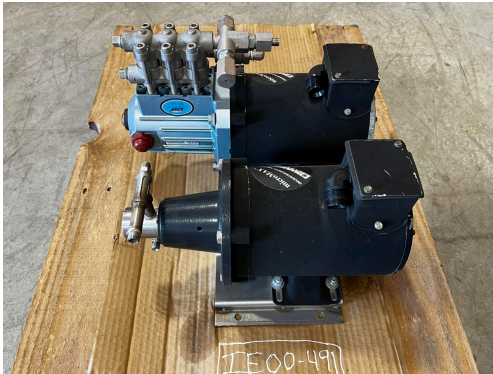

CAT DPF PUMP SET FOR DPF INJECTION

\$250.00

SKU: IE00-491-Motor

Categories: [Misc](#)

GALLERY

PRODUCT DESCRIPTION

Stock # IE 00-491-Motor
Inventory Sheet

Machine	Price \$	250
Description	CAT DPF Pump Set for DPF Injection	
Make	CAT Pumps	
Model #	25F05SEEL	
Serial #	Cat # Y360	
Voltage	230/460 Volts	
Wires/Poles	4 Poles	
Hours	0	Hours
/ Length	24	"
Skid - Width	48	"
\ Height	16	"
Weight	80	Lbs.
Condition	Good Used	
Phase	3 Phase	

ADDITIONAL INFORMATION

Weight	80 lbs
Dimensions	24 x 48 x 16 in
Manufacturer	CAT