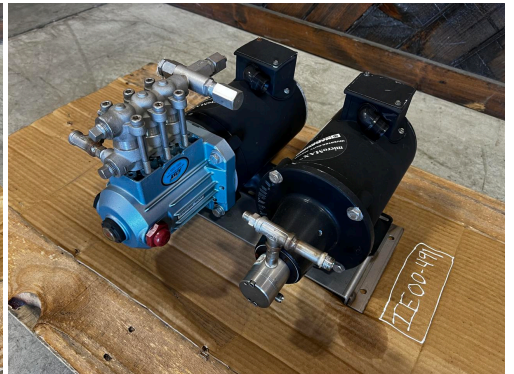

CAT DPF PUMP SET FOR DPF INJECTION

\$250.00

SKU: IE00-491-Motor

Categories: [Misc](#)

GALLERY

PRODUCT DESCRIPTION

Stock # IE 00-491-Motor
Inventory Sheet

Machine	Price \$	250
Description	CAT DPF Pump Set for DPF Injection	
Make	CAT Pumps	
Model #	25F05SEEL	
Serial #	Cat # Y360	
Voltage	230/460 Volts	
Wires/Poles	4 Poles	
Hours	0	Hours
/ Length	24	"
Skid - Width	48	"
\ Height	16	"
Weight	80	Lbs.
Condition	Good Used	
Phase	3 Phase	

ADDITIONAL INFORMATION

Weight	80 lbs
Dimensions	24 x 48 x 16 in
Manufacturer	CAT