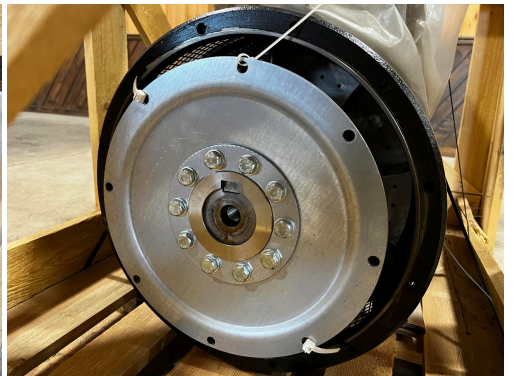

**_100 KW UNUSED MARELLI
GENERATOR HEAD, 12 WIRE
RECONNECTABLE 120 TO 480**

\$3,950.00

SKU: IE00-539-GEN

Categories: [Misc](#)

GALLERY

PRODUCT DESCRIPTION

Stock # IE 00-539-GEN
Inventory Sheet

Machine	Price \$	3,950
Description	100 kW Unused Marelli Generator Head, 12 Wire Reconnectable 120 to 480	
Make	Marelli Motori	
Model #	MXB225MB4	
Serial #	1043240	
Kilo Watts	100 kW	
Voltage	480	
Wires/Poles	12 Reconnectable	
Year Built	2023	
Hours	0	Hours
Length	49	"
Width	34	"
Height	36	"
Weight	950	Lbs.
Condition	New Surplus	
Bell Housing	SAE 3	
Flywheel	11 1/2"	
Phase	1 or 3	

ADDITIONAL INFORMATION

Weight	950 lbs
Dimensions	49 x 34 x 36 in
Manufacturer	Marelli Motori