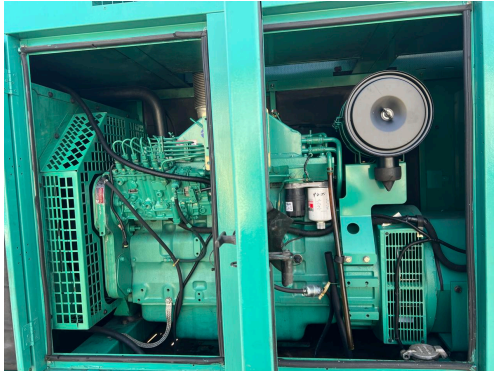

**\_150 KW ONAN/CUMMINS  
GENSET WITH SOUND  
ATTENUATED ENCLOSURE AND  
BASE FUEL TANK, 8.3 LITER  
CUMMINS ENGINE, YEAR - 2000,  
1300 HOURS**

**\$19,500.00**

**SKU: IE150-440-CU**

**Categories: [100 KW](#), [Generator](#)**

## PRODUCT DESCRIPTION

Stock # IE 150-440-CU