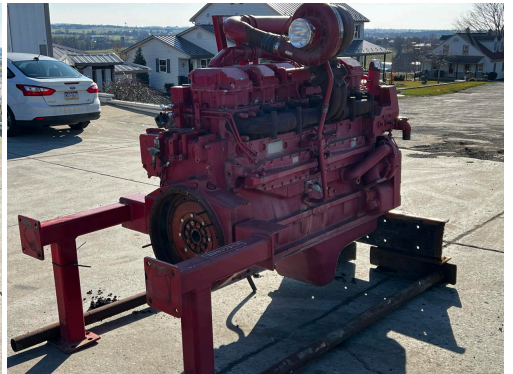

**QSK23 INDUSTRIAL CUMMINS
ENGINE, TAKE OUT OF DOUBLE
PUMPER, YEAR - 2012, 7571
HOURS, 950 HP @ 2100 RPM**

\$29,500.00

SKU: IEEN-673-CU

Categories: [Engines / Power Units](#)

GALLERY

PRODUCT DESCRIPTION

Stock # IEEN-
Inventory Sheet

673-CU

| | | |
|--------------------|--|-----------|
| Engine/Pwr Unit | Price | \$ 29,500 |
| Description | QSK23 Industrial Cummins Engine, Take Out of Double Pumper, Year - 2012, 7571 Hours, 950 HP @ 2100 RPM | |
| Make | Cummins | |
| Model # | QSK23-C | |
| Serial # | 00324062 | |
| Horsepower | 950 HP @ 2100 RPM | |
| CPL/Arr. # | 2852 | |
| Year Built | 2012 | |
| Hours | 7571 Hours | |
| Dimensions -Length | 96 | " |
| Width | 52 | " |
| Height | 70 | " |
| Weight | 8000 | lbs. |
| Condition | Good Used | |
| Bell Housing | SAE 1 | |
| Flywheel | To Fit Transmission Allison | |

ADDITIONAL INFORMATION

| | |
|---------------------|-----------------|
| Weight | 8000 lbs |
| Dimensions | 96 × 52 × 70 in |
| Manufacturer | Cummins |