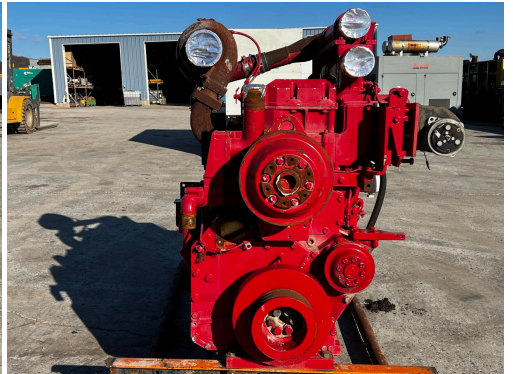

**QSK23 INDUSTRIAL CUMMINS
ENGINE, TAKE OUT OF DOUBLE
PUMPER, YEAR - 2012, 7571
HOURS, 950 HP @ 2100 RPM**

\$29,500.00

SKU: IEEN-673-CU

Categories: [Engines / Power Units](#)

GALLERY

PRODUCT DESCRIPTION

Stock # IEEN-
Inventory Sheet

673-CU

| | | |
|--------------------|--|-----------|
| Engine/Pwr Unit | Price | \$ 29,500 |
| Description | QSK23 Industrial Cummins Engine, Take Out of Double Pumper, Year - 2012, 7571 Hours, 950 HP @ 2100 RPM | |
| Make | Cummins | |
| Model # | QSK23-C | |
| Serial # | 00324062 | |
| Horsepower | 950 HP @ 2100 RPM | |
| CPL/Arr. # | 2852 | |
| Year Built | 2012 | |
| Hours | 7571 Hours | |
| Dimensions -Length | 96 | " |
| Width | 52 | " |
| Height | 70 | " |
| Weight | 8000 | lbs. |
| Condition | Good Used | |
| Bell Housing | SAE 1 | |
| Flywheel | To Fit Transmission Allison | |

ADDITIONAL INFORMATION

| | |
|---------------------|-----------------|
| Weight | 8000 lbs |
| Dimensions | 96 × 52 × 70 in |
| Manufacturer | Cummins |