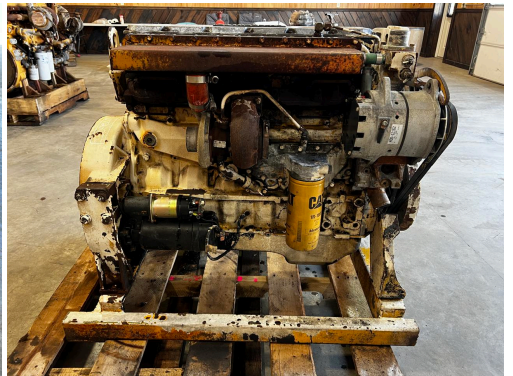

**CAT 3116 DITA ENGINE
INDUSTRIAL, GOOD USED TAKE
OUT OF PAVER**

\$7,500.00

SKU: IEEN-672-CT

Categories: [Engines / Power Units](#)

GALLERY

PRODUCT DESCRIPTION

Stock # IEEN-
Inventory Sheet

672-CT

Engine/Pwr Unit	Price	\$ 7,500
Description	CAT 3116 Dita Engine Industrial, Good Used Take Out of Paver	
Make	CAT	
Model #	3116 DITA	
Serial #	2WG03859	
Horsepower	230 HP	
CPL/Arr. #	2T-5063	
Year Built	1994	
Hours	Approx. 4000-5000	
Dimensions -Length	48	"
Width	40	"
Height	40	"
Weight	2200	lbs.
Condition	Good Used	
Bell Housing	SAE 2	
Flywheel	11 1/2"	

ADDITIONAL INFORMATION

Weight	2200 lbs
Dimensions	48 x 40 x 40 in
Manufacturer	CAT