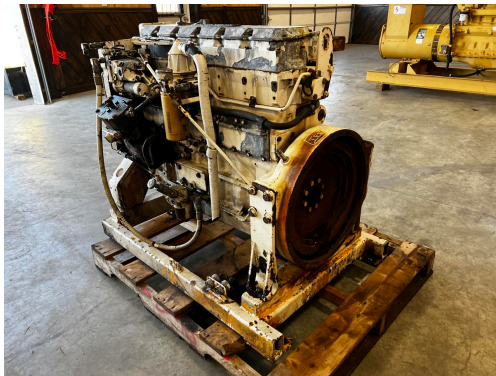

**CAT 3116 DITA ENGINE
INDUSTRIAL, GOOD USED TAKE
OUT OF PAVER**

\$7,500.00

SKU: IEEN-672-CT

Categories: [Engines / Power Units](#)

GALLERY

PRODUCT DESCRIPTION

Stock # IEEN-
Inventory Sheet

672-CT

Engine/Pwr Unit	Price	\$ 7,500
Description	CAT 3116 Dita Engine Industrial, Good Used Take Out of Paver	
Make	CAT	
Model #	3116 DITA	
Serial #	2WG03859	
Horsepower	230 HP	
CPL/Arr. #	2T-5063	
Year Built	1994	
Hours	Approx. 4000-5000	
Dimensions -Length	48	"
Width	40	"
Height	40	"
Weight	2200	lbs.
Condition	Good Used	
Bell Housing	SAE 2	
Flywheel	11 1/2"	

ADDITIONAL INFORMATION

Weight	2200 lbs
Dimensions	48 x 40 x 40 in
Manufacturer	CAT