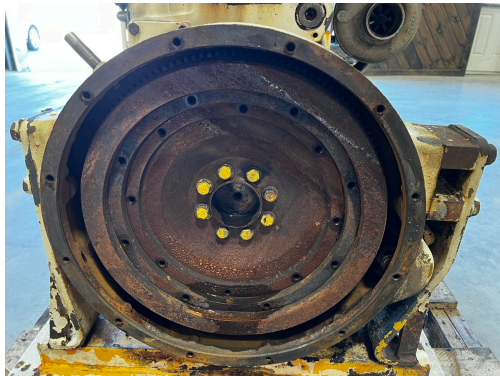

**CAT 3116 DITA ENGINE
INDUSTRIAL, GOOD USED TAKE
OUT OF PAVER**

\$7,500.00

SKU: IEEN-672-CT

Categories: [Engines / Power Units](#)

GALLERY

PRODUCT DESCRIPTION

Stock # IEEN-
Inventory Sheet

672-CT

Engine/Pwr Unit	Price	\$ 7,500
Description	CAT 3116 Dita Engine Industrial, Good Used Take Out of Paver	
Make	CAT	
Model #	3116 DITA	
Serial #	2WG03859	
Horsepower	230 HP	
CPL/Arr. #	2T-5063	
Year Built	1994	
Hours	Approx. 4000-5000	
Dimensions -Length	48	"
Width	40	"
Height	40	"
Weight	2200	lbs.
Condition	Good Used	
Bell Housing	SAE 2	
Flywheel	11 1/2"	