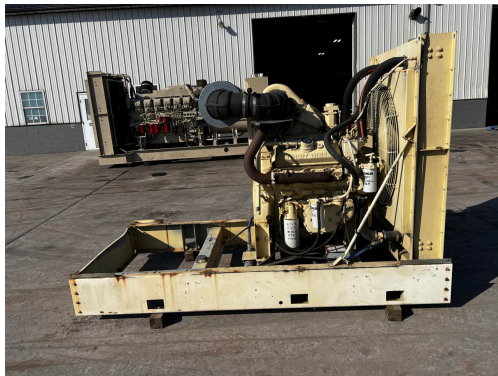

**6V92 DDET DIESEL 474 HP  
INDUSTRIAL POWER UNIT WITH  
RADIATOR, 729 HOURS SINCE  
NEW**

**\$8,500.00**

**SKU: IEEN-709-DT**

**Categories: [Engines / Power Units](#)**

**GALLERY**

**PRODUCT DESCRIPTION**

Stock # IEEN-  
Inventory Sheet

709-DT

Engine/Pwr Unit	Price	\$ 8,500
Description	6V92 DDET Diesel 474 HP Industrial Power Unit with Radiator, 729 Hours since New	
Make	Detroit Diesel 6V92	
Model #	80637416	
Serial #	06 VF211177	
Horsepower	474 HP @ 1800 RPM	
Year Built	1995	
Hours	729	
Dimensions -Length	108	"
Width	50	"
Height	75	"
Weight	4500	lbs.
Condition	Low hrs, Good used takeout of standby gen set	
Bell Housing	SAE 1	
Flywheel	14" Ind.	

## ADDITIONAL INFORMATION

<b>Weight</b>	4500 lbs
<b>Dimensions</b>	108 × 50 × 75 in
<b>Manufacturer</b>	Detroit Diesel