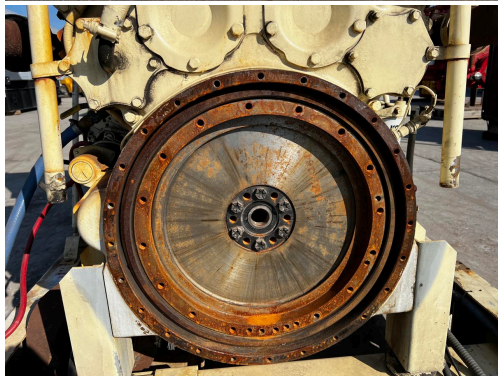

**6V92 DDET DIESEL 474 HP  
INDUSTRIAL POWER UNIT WITH  
RADIATOR, 729 HOURS SINCE  
NEW**

**\$8,500.00**

**SKU: IEEN-709-DT**

**Categories: [Engines / Power Units](#)**

**GALLERY**

**PRODUCT DESCRIPTION**

Stock # IEEN-  
Inventory Sheet

709-DT

Engine/Pwr Unit	Price	\$ 8,500
Description	6V92 DDET Diesel 474 HP Industrial Power Unit with Radiator, 729 Hours since New	
Make	Detroit Diesel 6V92	
Model #	80637416	
Serial #	06 VF211177	
Horsepower	474 HP @ 1800 RPM	
Year Built	1995	
Hours	729	
Dimensions -Length	108	"
Width	50	"
Height	75	"
Weight	4500	lbs.
Condition	Low hrs, Good used takeout of standby gen set	
Bell Housing	SAE 1	
Flywheel	14" Ind.	

## ADDITIONAL INFORMATION

<b>Weight</b>	4500 lbs
<b>Dimensions</b>	108 × 50 × 75 in
<b>Manufacturer</b>	Detroit Diesel