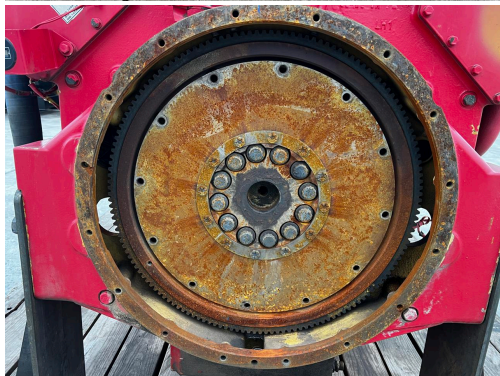

**3512 CAT INDUSTRIAL ENGINE,  
FRACK SPEC, 2250 HP @ 1900  
RPM, YEAR - 2010**

**\$55,000.00**

**SKU: IEEN-662-CT**

**Categories: [Engines / Power Units](#)**

**GALLERY**

**PRODUCT DESCRIPTION**

Stock # IEEN-  
Inventory Sheet

662-CT

Engine/Pwr Unit	Price	\$ 55,000
Description	3512 CAT Industrial Engine, Frack Spec, 2250 HP @ 1900 RPM, Year - 2010	
Make	CAT	
Model #	3512C	
Serial #	WF300100	
Horsepower	1678 kW at 1900 RPM	
CPL/Arr. #	3863022	
Year Built	2014	
Hours	19063	
Dimensions -Length	120	"
Width	84	"
Height	92	"
Weight	15000	lbs.
Condition	Used Take Out Running	
Bell Housing	SAE 0	
Flywheel	To Fit Allison Trans	