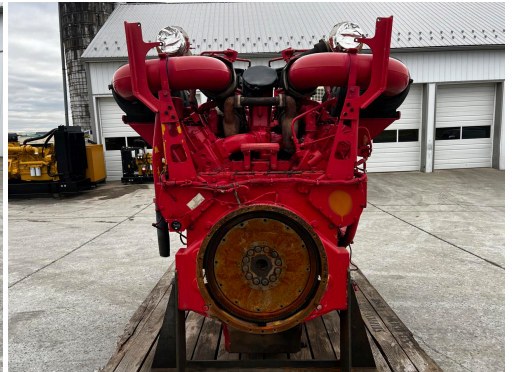

**3512 CAT INDUSTRIAL ENGINE,  
FRACK SPEC, 2250 HP @ 1900  
RPM, YEAR - 2010**

**\$55,000.00**

**SKU: IEEN-662-CT**

**Categories: [Engines / Power Units](#)**

**GALLERY**

**PRODUCT DESCRIPTION**

Stock # IEEN-  
Inventory Sheet

662-CT

Engine/Pwr Unit	Price	\$ 55,000
Description	3512 CAT Industrial Engine, Frack Spec, 2250 HP @ 1900 RPM, Year - 2010	
Make	CAT	
Model #	3512C	
Serial #	WF300100	
Horsepower	1678 kW at 1900 RPM	
CPL/Arr. #	3863022	
Year Built	2014	
Hours	19063	
Dimensions -Length	120	"
Width	84	"
Height	92	"
Weight	15000	lbs.
Condition	Used Take Out Running	
Bell Housing	SAE 0	
Flywheel	To Fit Allison Trans	

## ADDITIONAL INFORMATION

<b>Weight</b>	15000 lbs
<b>Dimensions</b>	120 × 84 × 92 in
<b>Manufacturer</b>	CAT