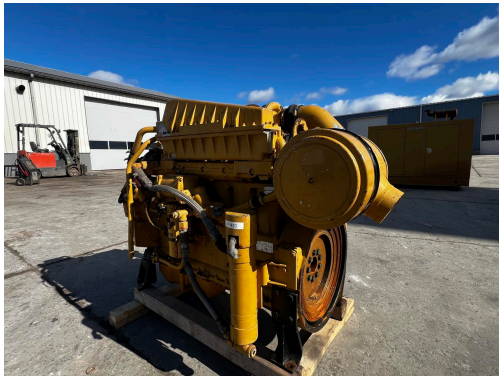

**3306 DITA CAT INDUSTRIAL
ENGINE, 406 HOURS, YEAR
-1991**

\$14,500.00

SKU: IEEN-723-CT

Categories: [Engines](#) / [Power Units](#)

GALLERY

PRODUCT DESCRIPTION

Stock # IEEN-
Inventory Sheet

723-CT

Engine/Pwr Unit	Price	\$ 14,500
Description	3306 DITA CAT Industrial Engine, 406 Hours, Year -1991	
Make	Caterpillar	
Model #	3306B	
Serial #	64Z11948	
Horsepower	300 HP	
CPL/Arr. #	706195	
Year Built	1991	
Hours	406	
Dimensions -Length	63	"
Width	40	"
Height	50	"
Weight	2700	lbs.
Condition	Low Hr Tested	
Bell Housing	SAE 1	
Flywheel	14" Industrial	

ADDITIONAL INFORMATION

Weight	2700 lbs
Dimensions	63 x 40 x 50 in
Manufacturer	Caterpillar