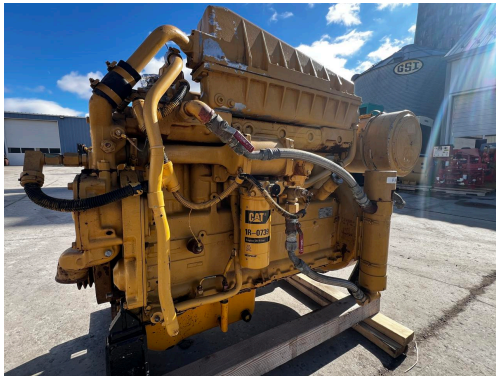

**3306 DITA CAT INDUSTRIAL
ENGINE, 406 HOURS, YEAR
-1991**

\$14,500.00

SKU: IEEN-723-CT

Categories: [Engines](#) / [Power Units](#)

GALLERY

PRODUCT DESCRIPTION

Stock # IEEN-
Inventory Sheet

723-CT

Engine/Pwr Unit	Price	\$ 14,500
Description	3306 DITA CAT Industrial Engine, 406 Hours, Year -1991	
Make	Caterpillar	
Model #	3306B	
Serial #	64Z11948	
Horsepower	300 HP	
CPL/Arr. #	706195	
Year Built	1991	
Hours	406	
Dimensions -Length	63	"
Width	40	"
Height	50	"
Weight	2700	lbs.
Condition	Low Hr Tested	
Bell Housing	SAE 1	
Flywheel	14" Industrial	

ADDITIONAL INFORMATION

Weight	2700 lbs
Dimensions	63 x 40 x 50 in
Manufacturer	Caterpillar